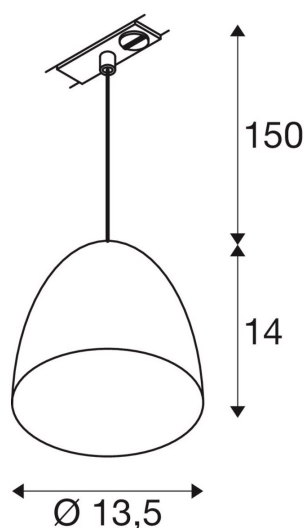

SHADE CONE 14 white 1 CIRCUIT TRACK PENDANT LIGHT

Product Code TRK.1C.SHADECONEP14.WH

With its conically shaped reflector, the SHADE CONE 14 1-phase system light white/gold incl. 1-phase adapter provides a particularly warm lighting effect. The family can be individually combined into a cloud of light with a wide range of colours and sizes. The recessed ceiling light is connected to the busbar system, which makes it flexibly positionable as well as rotatable and pivoting. Thanks to the GU10 socket, the QPAR5 lamp is easy to replace. And last but not least, the aluminium housing impresses with its robust quality.

Colour	glossy white/gold	Height	14 cm
Material	steel	Diameter	13.5 cm
electrical power	35 W	Pendant length	150 cm
Socket	GU10	Primary nominal voltage	220-240V ~50/60Hz
Number of sockets	1	Net weight	0.35 kg
IP Code	IP20		