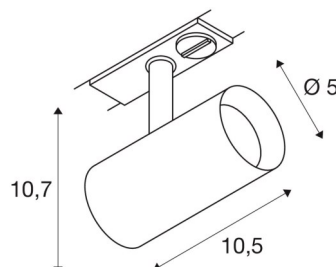

ALVARO 1 CIRCUIT WHITE TRACK SPOT

Product Code TRK.1C.ALVARO.WH

Item no.	1007638
Rotating or tilting	Rotary bar and tiltable
IP Code	IP 20
Assembly	Surface
Assembly details	Ceiling,Track Ceiling,Track Wall
Dimmable	Yes
Dimming technology	trailing edge
Primary nominal voltage	220-240V -50/60Hz
Secondary power / voltage	150 mA
Safety class	I
Wattage	6 W
Minimum ambient temperature	-20 °C
Maximum ambient temperature	40 °C
Number of luminaires at LS B16A	128
Number of luminaires at LS C16A	160
Level of inrush current	3.5 A
Duration of inrush current	120 µs
Stroboscopic effect (SVM)	0.4
Lumen	740 lm
Colour temperature	2700 Kelvin
Beam angle	32 °

The rotating and pivoting ALVARO SPOT shines across the board: quickly and easily mounted on the single-phase high-voltage track system, the new generation impresses with an improved colour reproduction index $CRI > 90$, a lumen output of up to 126 lm/W and an increased service life of up to 50,000 hours.

CRI	90
LXXBXX data	L80B10
Service life	50000 h
Risk Group	1
Length	10.5 cm
Height	10.7 cm
Diameter	5 cm
Net weight	0.24 kg
Gross weight	0.257 kg