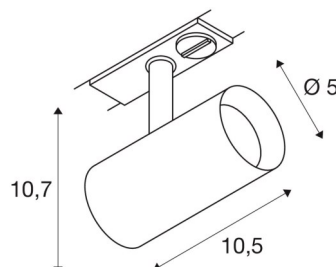

ALVARO 1 CIRCUIT BLACK TRACK SPOT

Product Code TRK.1C.ALVARO.BLK

Item no.	1007638
Rotating or tilting	Rotary bar and tiltable
IP Code	IP 20
Assembly	Surface
Assembly details	Ceiling, Track Ceiling, Track Wall
Dimmable	Yes
Dimming technology	trailing edge
Primary nominal voltage	220-240V -50/60Hz
Secondary power / voltage	150 mA
Safety class	I
Wattage	6 W
Minimum ambient temperature	-20 °C
Maximum ambient temperature	40 °C
Number of luminaires at LS B16A	128
Number of luminaires at LS C16A	160
Level of inrush current	3.5 A
Duration of inrush current	120 µs
Stroboscopic effect (SVM)	0.4
Lumen	740 lm
Colour temperature	2700 Kelvin
Beam angle	32 °
Color	black

The rotating and pivoting ALVARO SPOT shines across the board: quickly and easily mounted on the single-phase high-voltage track system, the new generation impresses with an improved colour reproduction index CRI>90, a lumen output of up to 126 lm/W and an increased service life of up to 50,000 hours.

CRI	90
LXXBXX data	L80B10
Service life	50000 h
Risk Group	1
Length	10.5 cm
Height	10.7 cm
Diameter	5 cm
Net weight	0.24 kg
Gross weight	0.257 kg