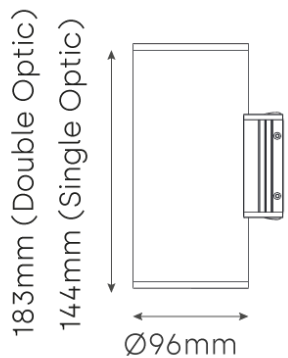

## LUXA T4 UP DOWN Architectural Accent

Product Code LUXAT4UPDO.12.3000.12.P.WH

LUXA T4 Up Down with 12W, 3000K, 80 CRI, 1028lm, 12° light engine. IP65 clear glass & integral Switched control gear.

Finished in Grey or White

<b>Variant</b>	LUXA T4 Up Down
<b>Adjustability</b>	Fixed
<b>Beam Angle</b>	12°
<b>CCT Channel</b>	3000K
<b>CRI</b>	80
<b>Current</b>	320mA
<b>Driver</b>	Switched
<b>Driver type</b>	Integral
<b>Forward Voltage</b>	36V
<b>Glass</b>	Clear
<b>Install Method</b>	Surface Mounted
<b>IP Rating</b>	IP65
<b>Lamp Life</b>	50,000hrs
<b>Lamp Wattage</b>	12W
<b>Lumen output</b>	1028lm
<b>Operating temperature</b>	-10° to +55°
<b>Light Source</b>	Single colour
<b>Trim finish</b>	White
<b>Voltage</b>	230V