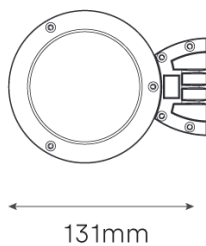

## LUXA T4 UP DOWN Architectural Accent

Product Code LUXAT4UPDO.12.3000.12.P.WH

LUXA T4 Up Down with 12W, 3000K, 80 CRI, 1028lm, 12° light engine. IP65 clear glass & integral Switched control gear.

Finished in Grey or White

<b>Variant</b>	LUXA T4 Up Down
<b>Adjustability</b>	Fixed
<b>Beam Angle</b>	12°
<b>CCT Channel</b>	3000K
<b>CRI</b>	80
<b>Current</b>	320mA
<b>Driver</b>	Switched
<b>Driver type</b>	Integral
<b>Forward Voltage</b>	36V
<b>Glass</b>	Clear
<b>Install Method</b>	Surface Mounted
<b>IP Rating</b>	IP65
<b>Lamp Life</b>	50,000hrs
<b>Lamp Wattage</b>	12W
<b>Lumen output</b>	1028lm
<b>Operating temperature</b>	-10° to +55°
<b>Light Source</b>	Single colour
<b>Trim finish</b>	White
<b>Voltage</b>	230V