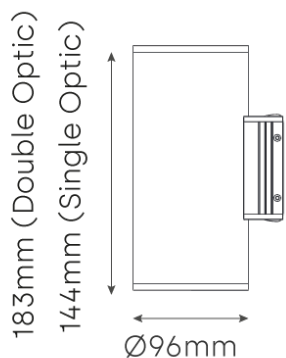

LUXA T4 UP DOWN Architectural Accent

Product Code LUXAT4UPDO.12.3000.12.P.GR

LUXA T4 Up Down with 12W, 3000K, 80 CRI, 1028lm, 12° light engine. IP65 clear glass & integral Switched control gear.

Finished in Grey or White

Variant	LUXA T4 Up Down
Adjustability	Fixed
Beam Angle	12°
CCT Channel	3000K
CRI	80
Current	320mA
Driver	Switched
Driver type	Integral
Forward Voltage	36V
Glass	Clear
Install Method	Surface Mounted
IP Rating	IP65
Lamp Life	50,000hrs
Lamp Wattage	12W
Lumen output	1028lm
Operating temperature	-10° to +55°
Light Source	Single colour
Trim finish	Grey
Voltage	230V