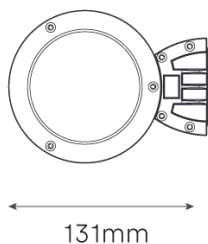

LUXA T4 UP DOWN Architectural Accent

Product Code LUXAT4UPDO.12.3000.12.P.GR

LUXA T4 Up Down with 12W, 3000K, 80 CRI, 1028lm, 12° light engine. IP65 clear glass & integral Switched control gear.

Finished in Grey or White

Variant	LUXA T4 Up Down
Adjustability	Fixed
Beam Angle	12°
CCT Channel	3000K
CRI	80
Current	320mA
Driver	Switched
Driver type	Integral
Forward Voltage	36V
Glass	Clear
Install Method	Surface Mounted
IP Rating	IP65
Lamp Life	50,000hrs
Lamp Wattage	12W
Lumen output	1028lm
Operating temperature	-10° to +55°
Light Source	Single colour
Trim finish	Grey
Voltage	230V