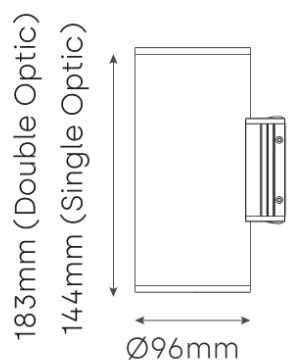

LUXA T4 UP DOWN Architectural Accent

Product Code LUXAT4UPDO.12.2700.12.P.WH

LUXA T4 Up Down with 12W, 2700K, 80 CRI, 1028lm, 12° light engine. IP65 clear glass & integral Switched control gear.

Finished in Grey or White

Variant	LUXA T4 Up Down
Adjustability	Fixed
Beam Angle	12°
CCT Channel	2700K
CRI	80
Current	320mA
Driver	Switched
Driver type	Integral
Forward Voltage	36V
Glass	Clear
Install Method	Surface Mounted
IP Rating	IP65
Lamp Life	50,000hrs
Lamp Wattage	12W
Lumen output	1028lm
Operating temperature	-10° to +55°
Light Source	Single colour
Trim finish	White
Voltage	230V