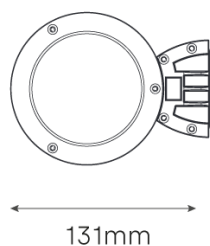

LUXA T4 UP DOWN Architectural Accent

Product Code LUXAT4UPDO.12.2700.12.P.WH

LUXA T4 Up Down with 12W, 2700K, 80 CRI, 1028lm, 12° light engine. IP65 clear glass & integral Switched control gear.

Finished in Grey or White

Variant	LUXA T4 Up Down
Adjustability	Fixed
Beam Angle	12°
CCT Channel	2700K
CRI	80
Current	320mA
Driver	Switched
Driver type	Integral
Forward Voltage	36V
Glass	Clear
Install Method	Surface Mounted
IP Rating	IP65
Lamp Life	50,000hrs
Lamp Wattage	12W
Lumen output	1028lm
Operating temperature	-10° to +55°
Light Source	Single colour
Trim finish	White
Voltage	230V