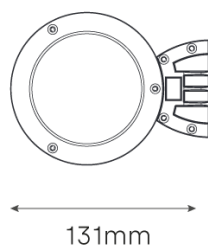

## LUXA T4 UP DOWN Architectural Accent

Product Code LUXAT4UPDO.12.2700.12.P.GR

LUXA T4 UP DOWN with 12W, 2700K, 80 CRI, 1028lm, 12° light engine. IP65 clear glass & integral Switched control gear.

Finished in Grey or White

<b>Variant</b>	LUXA T4 UP DOWN
<b>Adjustability</b>	Fixed
<b>Beam Angle</b>	12°
<b>CCT Channel</b>	2700K
<b>CRI</b>	80
<b>Current</b>	320mA
<b>Driver</b>	Switched
<b>Driver type</b>	Integral
<b>Forward Voltage</b>	36V
<b>Glass</b>	Clear
<b>Install Method</b>	Surface Mounted
<b>IP Rating</b>	IP65
<b>Lamp Life</b>	50,000hrs
<b>Lamp Wattage</b>	12W
<b>Lumen output</b>	1028lm
<b>Operating temperature</b>	-10° to +55°
<b>Light Source</b>	Single colour
<b>Trim finish</b>	Grey
<b>Voltage</b>	230V