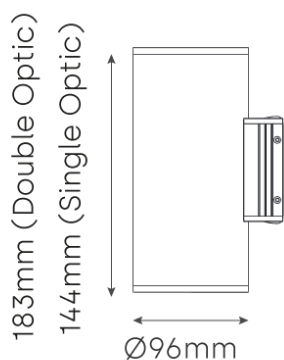

## LUXA T4 UP DOWN Architectural Accent

Product Code LUXAT4UPDO.12.2700.12.P.GR

LUXA T4 UP DOWN with 12W, 2700K, 80 CRI, 1028lm, 12° light engine. IP65 clear glass & integral Switched control gear.

Finished in Grey or White

<b>Variant</b>	LUXA T4 UP DOWN
<b>Adjustability</b>	Fixed
<b>Beam Angle</b>	12°
<b>CCT Channel</b>	2700K
<b>CRI</b>	80
<b>Current</b>	320mA
<b>Driver</b>	Switched
<b>Driver type</b>	Integral
<b>Forward Voltage</b>	36V
<b>Glass</b>	Clear
<b>Install Method</b>	Surface Mounted
<b>IP Rating</b>	IP65
<b>Lamp Life</b>	50,000hrs
<b>Lamp Wattage</b>	12W
<b>Lumen output</b>	1028lm
<b>Operating temperature</b>	-10° to +55°
<b>Light Source</b>	Single colour
<b>Trim finish</b>	Grey
<b>Voltage</b>	230V