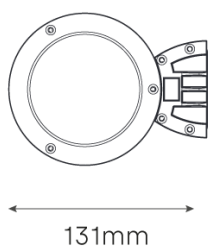

LUXA T4 DOWN Architectural Accent

Product Code LUXAT4DOW.12.3000.12.P.WH

LUXA T4 DOWN with 12W, 3000K, 80 CRI, 871lm, 12° light engine. IP65 clear glass & integral Switched control gear.

Finished in Grey or White

Variant	LUXA T4 DOWN
Adjustability	Fixed
Beam Angle	12°
CCT Channel	3000K
Current	320mA
CRI	80
Driver	Switched
Driver type	Integral
Forward Voltage	36V
Glass	Clear
Install Method	Surface Mounted
IP Rating	IP65
Lamp Life	50,000hrs
Lamp Wattage	12W
Lumen output	871 lm
Operating temperature	-10° to +55°
Light Source	Single colour
Trim finish	White
Voltage	230V