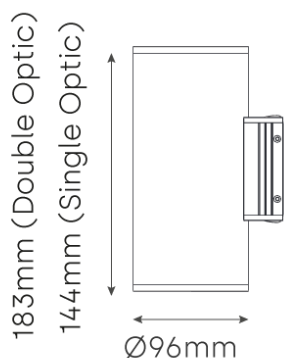

LUXA T4 DOWN Architectural Accent

Product Code LUXAT4DOW.12.3000.12.P.WH

LUXA T4 DOWN with 12W, 3000K, 80 CRI, 871lm, 12° light engine. IP65 clear glass & integral Switched control gear.

Finished in Grey or White

Variant	LUXA T4 DOWN
Adjustability	Fixed
Beam Angle	12°
CCT Channel	3000K
Current	320mA
CRI	80
Driver	Switched
Driver type	Integral
Forward Voltage	36V
Glass	Clear
Install Method	Surface Mounted
IP Rating	IP65
Lamp Life	50,000hrs
Lamp Wattage	12W
Lumen output	871 lm
Operating temperature	-10° to +55°
Light Source	Single colour
Trim finish	White
Voltage	230V