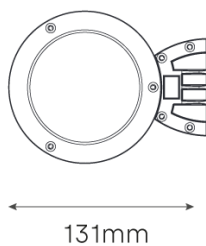

## LUXA T4 DOWN Architectural Accent

Product Code LUXAT4DOW.12.2700.12.P.WH

LUXA T4 DOWN with 12W, 2700K, 80 CRI, 871lm, 12° light engine. IP65 clear glass & integral Switched control gear.

Finished in Grey or White

<b>Variant</b>	LUXA T4 DOWN
<b>Adjustability</b>	Fixed
<b>Beam Angle</b>	12°
<b>CCT Channel</b>	2700K
<b>Current</b>	320mA
<b>CRI</b>	80
<b>Driver</b>	Switched
<b>Driver type</b>	Integral
<b>Forward Voltage</b>	36V
<b>Glass</b>	Clear
<b>Install Method</b>	Surface Mounted
<b>IP Rating</b>	IP65
<b>Lamp Life</b>	50,000hrs
<b>Lamp Wattage</b>	12W
<b>Lumen output</b>	871 lm
<b>Operating temperature</b>	-10° to +55°
<b>Light Source</b>	Single colour
<b>Trim finish</b>	White
<b>Voltage</b>	230V