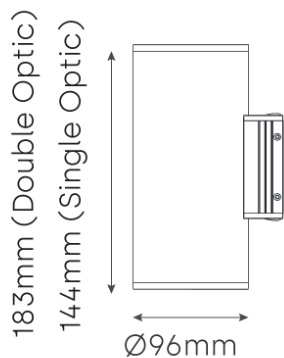

## LUXA T4 DOWN Architectural Accent

Product Code LUXAT4DOW.12.2700.12.P.WH

LUXA T4 DOWN with 12W, 2700K, 80 CRI, 871lm, 12° light engine. IP65 clear glass & integral Switched control gear.

Finished in Grey or White

<b>Variant</b>	LUXA T4 DOWN
<b>Adjustability</b>	Fixed
<b>Beam Angle</b>	12°
<b>CCT Channel</b>	2700K
<b>Current</b>	320mA
<b>CRI</b>	80
<b>Driver</b>	Switched
<b>Driver type</b>	Integral
<b>Forward Voltage</b>	36V
<b>Glass</b>	Clear
<b>Install Method</b>	Surface Mounted
<b>IP Rating</b>	IP65
<b>Lamp Life</b>	50,000hrs
<b>Lamp Wattage</b>	12W
<b>Lumen output</b>	871 lm
<b>Operating temperature</b>	-10° to +55°
<b>Light Source</b>	Single colour
<b>Trim finish</b>	White
<b>Voltage</b>	230V