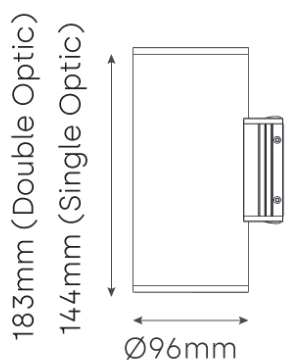

## LUXA T4 DOWN Architectural Accent

Product Code LUXAT4DOW.12.2700.12.P.GR

LUXAT4 4 Down with 12W, 2700K, 80 CRI, 871lm, 12° light engine. IP65 clear glass & integral Switched control gear.

Finished in Grey or White

<b>Variant</b>	LUXAT4 Down
<b>Adjustability</b>	Fixed
<b>Beam Angle</b>	12°
<b>CCT Channel</b>	2700K
<b>Current</b>	320mA
<b>CRI</b>	80
<b>Driver</b>	Switched
<b>Driver type</b>	Integral
<b>Forward Voltage</b>	36V
<b>Glass</b>	Clear
<b>Install Method</b>	Surface Mounted
<b>IP Rating</b>	IP65
<b>Lamp Life</b>	50,000hrs
<b>Lamp Wattage</b>	12W
<b>Lumen output</b>	871 lm
<b>Operating temperature</b>	-10° to +55°
<b>Light Source</b>	Single colour
<b>Trim finish</b>	Grey
<b>Voltage</b>	230V