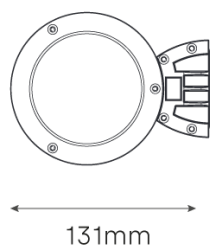

## LUXA T4 DOWN Architectural Accent

Product Code LUXAT4DOW.12.2700.12.P.GR

LUXAT4 4 Down with 12W, 2700K, 80 CRI, 871lm, 12° light engine. IP65 clear glass & integral Switched control gear.

Finished in Grey or White

<b>Variant</b>	LUXAT4 Down
<b>Adjustability</b>	Fixed
<b>Beam Angle</b>	12°
<b>CCT Channel</b>	2700K
<b>Current</b>	320mA
<b>CRI</b>	80
<b>Driver</b>	Switched
<b>Driver type</b>	Integral
<b>Forward Voltage</b>	36V
<b>Glass</b>	Clear
<b>Install Method</b>	Surface Mounted
<b>IP Rating</b>	IP65
<b>Lamp Life</b>	50,000hrs
<b>Lamp Wattage</b>	12W
<b>Lumen output</b>	871 lm
<b>Operating temperature</b>	-10° to +55°
<b>Light Source</b>	Single colour
<b>Trim finish</b>	Grey
<b>Voltage</b>	230V