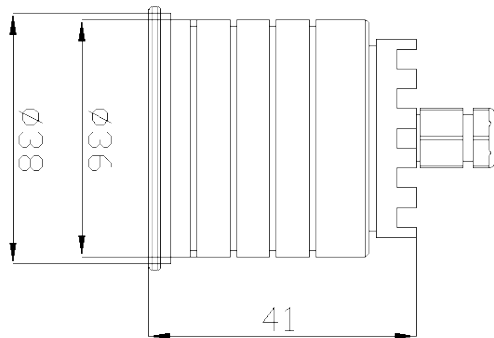

LUXA MIDI Baffled Architectural In-ground

Product Code LUXAMIDIB.2.3000.9.P.SV

LUXA Midi Baffled with
2.1W, 3000K, 90 CRI,
105lm, 9° light engine. IP67
clear glass & remote Phase
Cut control gear.

Variety of finishes available.

Variant	LUXA Midi Baffled
Adjustability	Fixed
Baffle Finish	Black
Beam Angle	9°
CCT Channel	3000K
CRI	90
Current	700mA
Driver	Phase cut
Driver type	Remote
Forward Voltage	3V
Glass	Clear
Install Method	Ground recessed
IP Rating	IP67
Lamp Life	50,000hrs
Lamp Wattage	2.1W
Lumen output	175 lm
Operating temperature	-10° to +55°
Light Source	Single colour
Trim finish	Silver
Voltage	110-240V