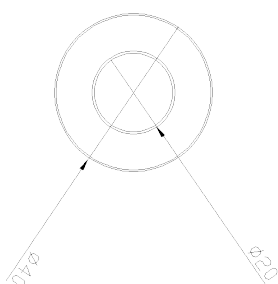

LUXA MIDI Baffled Architectural In-ground

Product Code LUXAMIDIB.2.3000.9.P.BST

LUXA Midi Baffled with
2.1W, 3000K, 90 CRI,
105lm, 9° light engine. IP67
clear glass & remote Phase
Cut control gear.

Variety of finishes available.

Variant	LUXA Midi Baffled
Adjustability	Fixed
Baffle Finish	Black
Beam Angle	9°
CCT Channel	3000K
CRI	90
Current	700mA
Driver	Phase cut
Driver type	Remote
Forward Voltage	3V
Glass	Clear
Install Method	Ground recessed
IP Rating	IP67
Lamp Life	50,000hrs
Lamp Wattage	2.1W
Lumen output	175 lm
Operating temperature	-10° to +55°
Light Source	Single colour
Trim finish	Brushed Stainless Steel
Voltage	110-240V