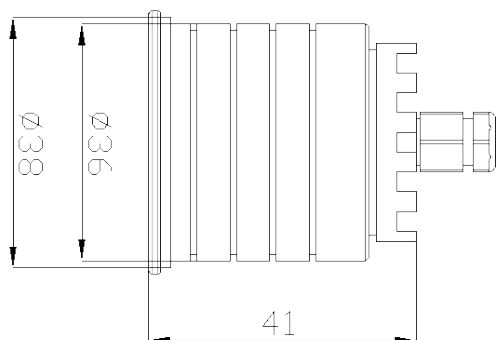

LUXA MIDI Baffled Architectural In-ground

Product Code LUXAMIDIB.2.3000.9.P.BST

LUXA Midi Baffled with
2.1W, 3000K, 90 CRI,
105lm, 9° light engine. IP67
clear glass & remote Phase
Cut control gear.

Variety of finishes available.

Variant	LUXA Midi Baffled
Adjustability	Fixed
Baffle Finish	Black
Beam Angle	9°
CCT Channel	3000K
CRI	90
Current	700mA
Driver	Phase cut
Driver type	Remote
Forward Voltage	3V
Glass	Clear
Install Method	Ground recessed
IP Rating	IP67
Lamp Life	50,000hrs
Lamp Wattage	2.1W
Lumen output	175 lm
Operating temperature	-10° to +55°
Light Source	Single colour
Trim finish	Brushed Stainless Steel
Voltage	110-240V