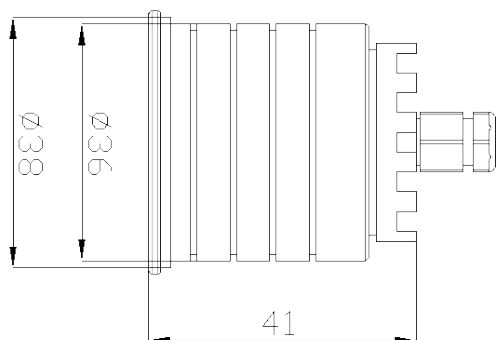

LUXA MIDI Baffled Architectural In-ground

Product Code LUXAMIDIB.2.3000.9.P.BR

LUXA Midi Baffled with
2.1W, 3000K, 90 CRI,
105lm, 9° light engine. IP67
clear glass & remote Phase
Cut control gear.

Variety of finishes available.

Variant	LUXA Midi Baffled
Adjustability	Fixed
Baffle Finish	Black
Beam Angle	9°
CCT Channel	3000K
CRI	90
Current	700mA
Driver	Phase cut
Driver type	Remote
Forward Voltage	3V
Glass	Clear
Install Method	Ground recessed
IP Rating	IP67
Lamp Life	50,000hrs
Lamp Wattage	2.1W
Lumen output	175 lm
Operating temperature	-10° to +55°
Light Source	Single colour
Trim finish	Bronze
Voltage	110-240V