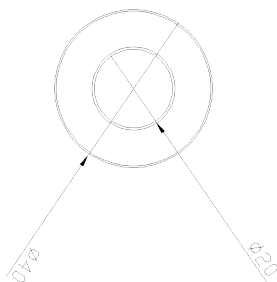

## LUXA MIDI Baffled Architectural In-ground

Product Code LUXAMIDIB.2.3000.9.P.BRS

LUXA Midi Baffled with  
2.1W, 3000K, 90 CRI,  
105lm, 9° light engine. IP67  
clear glass & remote Phase  
Cut control gear.

Variety of finishes available.

<b>Variant</b>	LUXA Midi Baffled
<b>Adjustability</b>	Fixed
<b>Baffle Finish</b>	Black
<b>Beam Angle</b>	9°
<b>CCT Channel</b>	3000K
<b>CRI</b>	90
<b>Current</b>	700mA
<b>Driver</b>	Phase cut
<b>Driver type</b>	Remote
<b>Forward Voltage</b>	3V
<b>Glass</b>	Clear
<b>Install Method</b>	Ground recessed
<b>IP Rating</b>	IP67
<b>Lamp Life</b>	50,000hrs
<b>Lamp Wattage</b>	2.1W
<b>Lumen output</b>	175 lm
<b>Operating temperature</b>	-10° to +55°
<b>Light Source</b>	Single colour
<b>Trim finish</b>	Brass
<b>Voltage</b>	110-240V