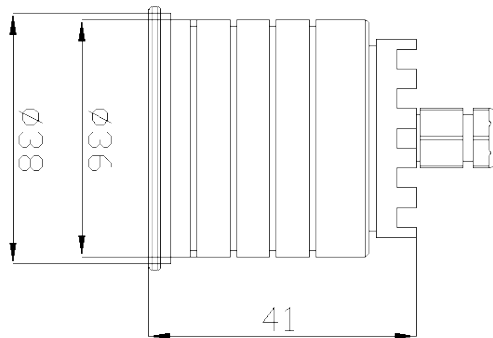

## LUXA MIDI Baffled Architectural In-ground

Product Code LUXAMIDIB.2.3000.9.P.BRS

LUXA Midi Baffled with  
2.1W, 3000K, 90 CRI,  
105lm, 9° light engine. IP67  
clear glass & remote Phase  
Cut control gear.

Variety of finishes available.

<b>Variant</b>	LUXA Midi Baffled
<b>Adjustability</b>	Fixed
<b>Baffle Finish</b>	Black
<b>Beam Angle</b>	9°
<b>CCT Channel</b>	3000K
<b>CRI</b>	90
<b>Current</b>	700mA
<b>Driver</b>	Phase cut
<b>Driver type</b>	Remote
<b>Forward Voltage</b>	3V
<b>Glass</b>	Clear
<b>Install Method</b>	Ground recessed
<b>IP Rating</b>	IP67
<b>Lamp Life</b>	50,000hrs
<b>Lamp Wattage</b>	2.1W
<b>Lumen output</b>	175 lm
<b>Operating temperature</b>	-10° to +55°
<b>Light Source</b>	Single colour
<b>Trim finish</b>	Brass
<b>Voltage</b>	110-240V