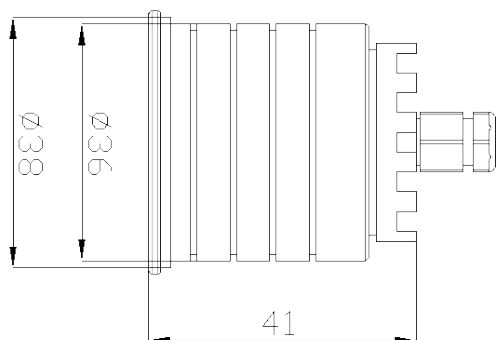

LUXA MIDI Baffled Architectural In-ground

Product Code LUXAMIDIB.2.3000.9.P.BPS

LUXA Midi Baffled with
2.1W, 3000K, 90 CRI,
105lm, 9° light engine. IP67
clear glass & remote Phase
Cut control gear.

Variety of finishes available.

Variant	LUXA Midi Baffled
Adjustability	Fixed
Baffle Finish	Black
Beam Angle	9°
CCT Channel	3000K
CRI	90
Current	700mA
Driver	Phase cut
Driver type	Remote
Forward Voltage	3V
Glass	Clear
Install Method	Ground recessed
IP Rating	IP67
Lamp Life	50,000hrs
Lamp Wattage	2.1W
Lumen output	175 lm
Operating temperature	-10° to +55°
Light Source	Single colour
Trim finish	Polished Stainless Steel
Voltage	110-240V