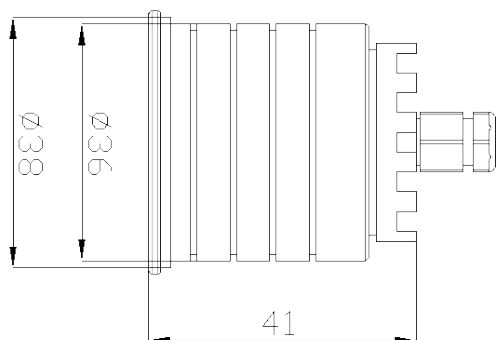

LUXA MIDI Baffled Architectural In-ground

Product Code LUXAMIDIB.2.3000.9.P.BLK

LUXA Midi Baffled with
2.1W, 3000K, 90 CRI,
105lm, 9° light engine. IP67
clear glass & remote Phase
Cut control gear.

Variety of finishes available.

Variant	LUXA Midi Baffled
Adjustability	Fixed
Baffle Finish	Black
Beam Angle	9°
CCT Channel	3000K
CRI	90
Current	700mA
Driver	Phase cut
Driver type	Remote
Forward Voltage	3V
Glass	Clear
Install Method	Ground recessed
IP Rating	IP67
Lamp Life	50,000hrs
Lamp Wattage	2.1W
Lumen output	175 lm
Operating temperature	-10° to +55°
Light Source	Single colour
Trim finish	Black
Voltage	110-240V