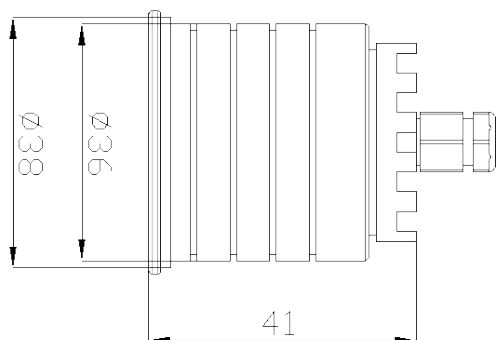

LUXA MIDI Baffled Architectural In-ground

Product Code LUXAMIDIB.2.3000.9.D.WH

LUXA Midi Baffled with
2.1W, 3000K, 90 CRI,
105lm, 9° light engine. IP67
clear glass & remote DALI
control gear.

Variety of finishes available.

Variant	LUXA Midi Baffled
Adjustability	Fixed
Baffle Finish	Black
Beam Angle	9°
CCT Channel	3000K
CRI	90
Current	700mA
Driver	DALI
Driver type	Remote
Forward Voltage	3V
Glass	Clear
Install Method	Ground recessed
IP Rating	IP67
Lamp Life	50,000hrs
Lamp Wattage	2.1W
Lumen output	175 lm
Operating temperature	-10° to +55°
Light Source	Single colour
Trim finish	White
Voltage	110-240V