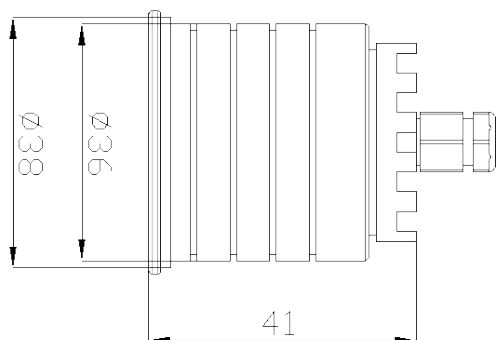

LUXA MIDI Baffled Architectural In-ground

Product Code LUXAMIDIB.2.3000.9.D.SV

LUXA Midi Baffled with
2.1W, 3000K, 90 CRI,
105lm, 9° light engine. IP67
clear glass & remote DALI
control gear.

Variety of finishes available.

| | |
|------------------------------|-------------------|
| Variant | LUXA Midi Baffled |
| Adjustability | Fixed |
| Baffle Finish | Black |
| Beam Angle | 9° |
| CCT Channel | 3000K |
| CRI | 90 |
| Current | 700mA |
| Driver | DALI |
| Driver type | Remote |
| Forward Voltage | 3V |
| Glass | Clear |
| Install Method | Ground recessed |
| IP Rating | IP67 |
| Lamp Life | 50,000hrs |
| Lamp Wattage | 2.1W |
| Lumen output | 175 lm |
| Operating temperature | -10° to +55° |
| Light Source | Single colour |
| Trim finish | SILVER |
| Voltage | 110-240V |