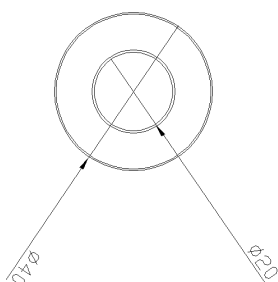

Variety of finishes available.

<b>Variant</b>	LUXA Midi Baffled
<b>Adjustability</b>	Fixed
<b>Baffle Finish</b>	Black
<b>Beam Angle</b>	9°
<b>CCT Channel</b>	3000K
<b>CRI</b>	90
<b>Current</b>	700mA
<b>Driver</b>	DALI
<b>Driver type</b>	Remote
<b>Forward Voltage</b>	3V
<b>Glass</b>	Clear
<b>Install Method</b>	Ground recessed
<b>IP Rating</b>	IP67
<b>Lamp Life</b>	50,000hrs
<b>Lamp Wattage</b>	2.1W
<b>Lumen output</b>	175 lm
<b>Operating temperature</b>	-10° to +55°
<b>Light Source</b>	Single colour
<b>Trim finish</b>	Polished Stainless Steel
<b>Voltage</b>	110-240V