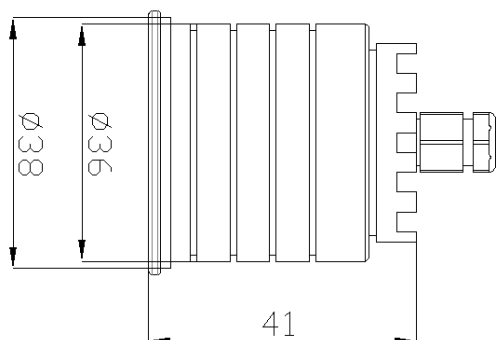

## LUXA MIDI Baffled Architectural In-ground

Product Code LUXAMIDIB.2.3000.9.D.PS

LUXA Midi Baffled with  
2.1W, 3000K, 90 CRI,  
105lm, 9° light engine. IP67  
clear glass & remote DALI  
control gear.

Variety of finishes available.

<b>Variant</b>	LUXA Midi Baffled
<b>Adjustability</b>	Fixed
<b>Baffle Finish</b>	Black
<b>Beam Angle</b>	9°
<b>CCT Channel</b>	3000K
<b>CRI</b>	90
<b>Current</b>	700mA
<b>Driver</b>	DALI
<b>Driver type</b>	Remote
<b>Forward Voltage</b>	3V
<b>Glass</b>	Clear
<b>Install Method</b>	Ground recessed
<b>IP Rating</b>	IP67
<b>Lamp Life</b>	50,000hrs
<b>Lamp Wattage</b>	2.1W
<b>Lumen output</b>	175 lm
<b>Operating temperature</b>	-10° to +55°
<b>Light Source</b>	Single colour
<b>Trim finish</b>	Polished Stainless Steel
<b>Voltage</b>	110-240V