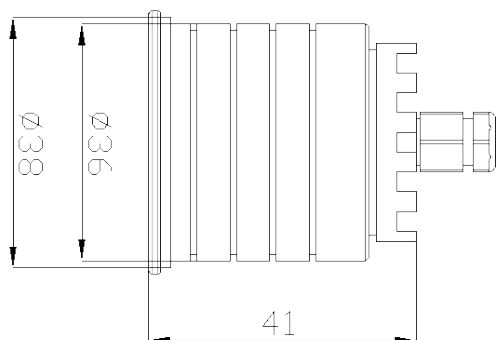

LUXA MIDI Baffled Architectural In-ground

Product Code LUXAMIDIB.2.3000.9.D.CP

LUXA Midi Baffled with
2.1W, 3000K, 90 CRI,
105lm, 9° light engine. IP67
clear glass & remote DALI
control gear.

Variety of finishes available.

Variant	LUXA Midi Baffled
Adjustability	Fixed
Baffle Finish	Black
Beam Angle	9°
CCT Channel	3000K
CRI	90
Current	700mA
Driver	DALI
Driver type	Remote
Forward Voltage	3V
Glass	Clear
Install Method	Ground recessed
IP Rating	IP67
Lamp Life	50,000hrs
Lamp Wattage	2.1W
Lumen output	175 lm
Operating temperature	-10° to +55°
Light Source	Single colour
Trim finish	Copper
Voltage	110-240V