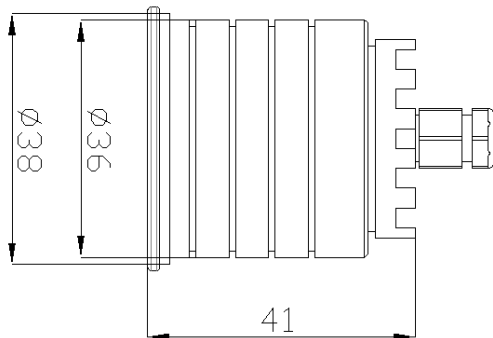

LUXA MIDI Baffled Architectural In-ground

Product Code LUXAMIDIB.2.3000.9.D.BST

LUXA Midi Baffled with
2.1W, 3000K, 90 CRI,
105lm, 9° light engine. IP67
clear glass & remote DALI
control gear.

Variety of finishes available.

Variant	LUXA Midi Baffled
Adjustability	Fixed
Baffle Finish	Black
Beam Angle	9°
CCT Channel	3000K
CRI	90
Current	700mA
Driver	DALI
Driver type	Remote
Forward Voltage	3V
Glass	Clear
Install Method	Ground recessed
IP Rating	IP67
Lamp Life	50,000hrs
Lamp Wattage	2.1W
Lumen output	175 lm
Operating temperature	-10° to +55°
Light Source	Single colour
Trim finish	Brushed Stainless Steel
Voltage	110-240V