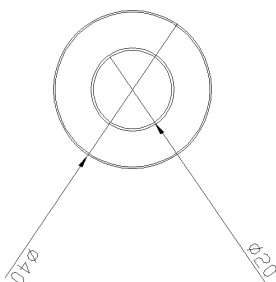

LUXA MIDI Baffled Architectural In-ground

Product Code LUXAMIDIB.2.3000.9.D.BST

LUXA Midi Baffled with
2.1W, 3000K, 90 CRI,
105lm, 9° light engine. IP67
clear glass & remote DALI
control gear.

Variety of finishes available.

Variant	LUXA Midi Baffled
Adjustability	Fixed
Baffle Finish	Black
Beam Angle	9°
CCT Channel	3000K
CRI	90
Current	700mA
Driver	DALI
Driver type	Remote
Forward Voltage	3V
Glass	Clear
Install Method	Ground recessed
IP Rating	IP67
Lamp Life	50,000hrs
Lamp Wattage	2.1W
Lumen output	175 lm
Operating temperature	-10° to +55°
Light Source	Single colour
Trim finish	Brushed Stainless Steel
Voltage	110-240V