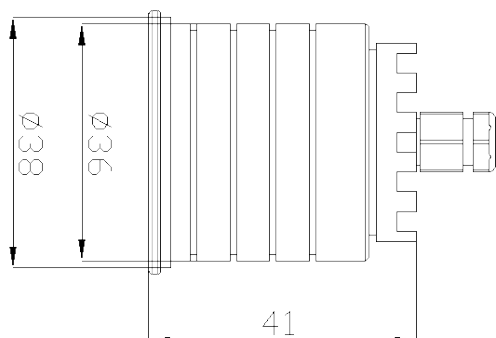

## LUXA MIDI Baffled Architectural In-ground

Product Code LUXAMIDIB.2.3000.9.D.BR

LUXA Midi Baffled with  
2.1W, 3000K, 90 CRI,  
105lm, 9° light engine. IP67  
clear glass & remote DALI  
control gear.

Variety of finishes available.

<b>Variant</b>	LUXA Midi Baffled
<b>Adjustability</b>	Fixed
<b>Baffle Finish</b>	Black
<b>Beam Angle</b>	9°
<b>CCT Channel</b>	3000KK
<b>CRI</b>	90
<b>Current</b>	700mA
<b>Driver</b>	DALI
<b>Driver type</b>	Remote
<b>Forward Voltage</b>	3V
<b>Glass</b>	Clear
<b>Install Method</b>	Ground recessed
<b>IP Rating</b>	IP67
<b>Lamp Life</b>	50,000hrs
<b>Lamp Wattage</b>	2.1W
<b>Lumen output</b>	175 lm
<b>Operating temperature</b>	-10° to +55°
<b>Light Source</b>	Single colour
<b>Trim finish</b>	Bronze
<b>Voltage</b>	110-240V