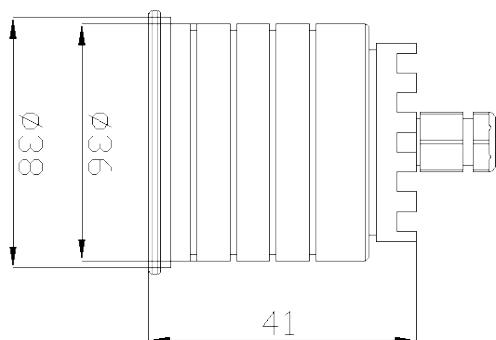

LUXA MIDI Baffled Architectural In-ground

Product Code LUXAMIDIB.2.3000.9.D.BRS

LUXA Midi Baffled with
2.1W, 3000K, 90 CRI,
105lm, 9° light engine. IP67
clear glass & remote DALI
control gear.

Variety of finishes available.

Variant	LUXA Midi Baffled
Adjustability	Fixed
Baffle Finish	Black
Beam Angle	9°
CCT Channel	3000K
CRI	90
Current	700mA
Driver	DALI
Driver type	Remote
Forward Voltage	3V
Glass	Clear
Install Method	Ground recessed
IP Rating	IP67
Lamp Life	50,000hrs
Lamp Wattage	2.1W
Lumen output	175 lm
Operating temperature	-10° to +55°
Light Source	Single colour
Trim finish	Brass
Voltage	110-240V