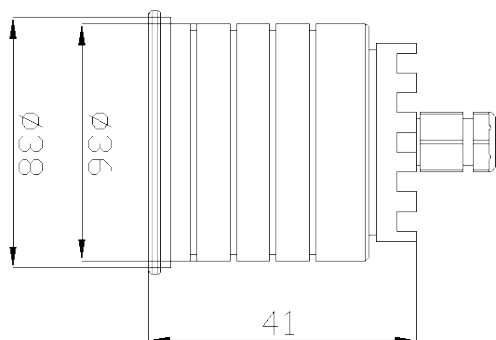

| | |
|------------------------------|-------------------|
| Variant | LUXA Midi Baffled |
| Adjustability | Fixed |
| Baffle Finish | Black |
| Beam Angle | 9° |
| CCT Channel | 3000K |
| CRI | 90 |
| Current | 700mA |
| Driver | DALI |
| Driver type | Remote |
| Forward Voltage | 3V |
| Glass | Clear |
| Install Method | Ground recessed |
| IP Rating | IP67 |
| Lamp Life | 50,000hrs |
| Lamp Wattage | 2.1W |
| Lumen output | 175 lm |
| Operating temperature | -10° to +55° |
| Light Source | Single colour |
| Trim finish | Black |
| Voltage | 110-240V |