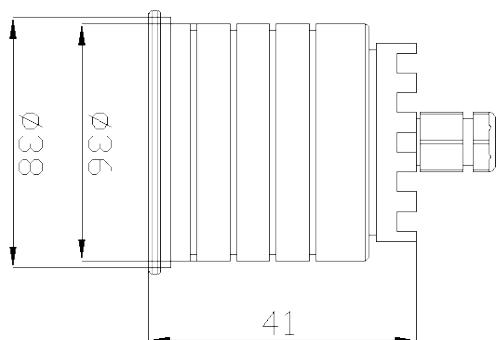

LUXA MIDI Baffled Architectural In-ground

Product Code LUXAMIDIB.2.2700.9.P.SV

LUXA Midi Baffled with
2.1W, 2700K, 90 CRI,
105lm, 9° light engine. IP67
clear glass & remote Phase
Cut control gear.

Variety of finishes available.

Variant	LUXA Midi Baffled
Adjustability	Fixed
Baffle Finish	Black
Beam Angle	9°
CCT Channel	2700K
CRI	90
Current	700mA
Driver	Phase cut
Driver type	Remote
Forward Voltage	3V
Glass	Clear
Install Method	Ground recessed
IP Rating	IP67
Lamp Life	50,000hrs
Lamp Wattage	2.1W
Lumen output	175 lm
Operating temperature	-10° to +55°
Light Source	Single colour
Trim finish	Silver
Voltage	110-240V