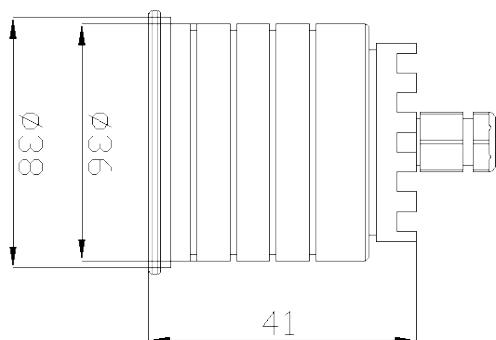

LUXA MIDI Baffled Architectural In-ground

Product Code LUXAMIDIB.2.2700.9.P.BST

LUXA Midi Baffled with
2.1W, 2700K, 90 CRI,
105lm, 9° light engine. IP67
clear glass & remote Phase
Cut control gear.

Variety of finishes available.

Variant	LUXA Midi Baffled
Adjustability	Fixed
Baffle Finish	Black
Beam Angle	9°
CCT Channel	2700K
CRI	90
Current	700mA
Driver	Phase cut
Driver type	Remote
Forward Voltage	3V
Glass	Clear
Install Method	Ground recessed
IP Rating	IP67
Lamp Life	50,000hrs
Lamp Wattage	2.1W
Lumen output	175 lm
Operating temperature	-10° to +55°
Light Source	Single colour
Trim finish	Brushed Stainless Steel
Voltage	110-240V