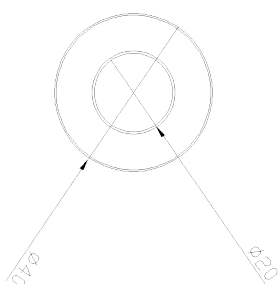

LUXA MIDI Baffled Architectural In-ground

Product Code LUXAMIDIB.2.2700.9.P.BST

LUXA Midi Baffled with
2.1W, 2700K, 90 CRI,
105lm, 9° light engine. IP67
clear glass & remote Phase
Cut control gear.

Variety of finishes available.

Variant	LUXA Midi Baffled
Adjustability	Fixed
Baffle Finish	Black
Beam Angle	9°
CCT Channel	2700K
CRI	90
Current	700mA
Driver	Phase cut
Driver type	Remote
Forward Voltage	3V
Glass	Clear
Install Method	Ground recessed
IP Rating	IP67
Lamp Life	50,000hrs
Lamp Wattage	2.1W
Lumen output	175 lm
Operating temperature	-10° to +55°
Light Source	Single colour
Trim finish	Brushed Stainless Steel
Voltage	110-240V