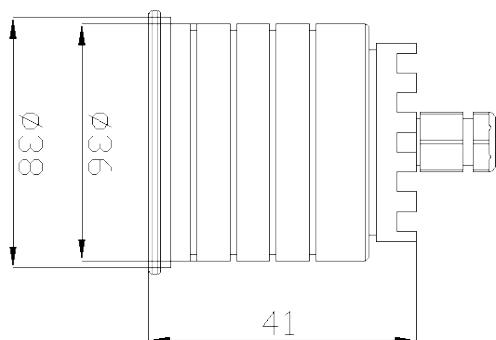

LUXA MIDI Baffled Architectural In-ground

Product Code LUXAMIDIB.2.2700.9.D.WH

LUXA Midi Baffled with
2.1W, 2700K, 90 CRI,
105lm, 9° light engine. IP67
clear glass & remote DALI
control gear.

Variety of finishes available.

Variant	LUXA Midi Baffled
Adjustability	Fixed
Baffle Finish	Black
Beam Angle	9°
CCT Channel	2700K
CRI	90
Current	700mA
Driver	DALI
Driver type	Remote
Forward Voltage	3V
Glass	Clear
Install Method	Ground recessed
IP Rating	IP67
Lamp Life	50,000hrs
Lamp Wattage	2.1W
Lumen output	175 lm
Operating temperature	-10° to +55°
Light Source	Single colour
Trim finish	White
Voltage	110-240V