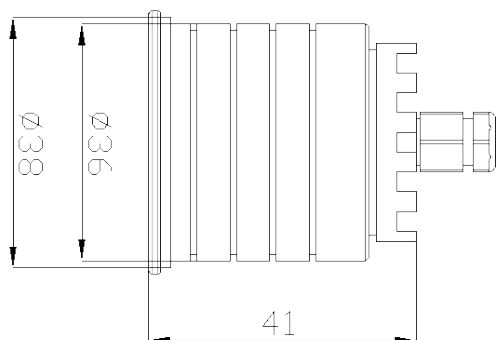

LUXA MIDI Baffled Architectural In-ground

Product Code LUXAMIDIB.2.2700.9.D.SV

LUXA Midi Baffled with
2.1W, 2700K, 90 CRI,
105lm, 9° light engine. IP67
clear glass & remote DALI
control gear.

Variety of finishes available.

Variant	LUXA Midi Baffled
Adjustability	Fixed
Baffle Finish	Black
Beam Angle	9°
CCT Channel	2700K
CRI	90
Current	700mA
Driver	DALI
Driver type	Remote
Forward Voltage	3V
Glass	Clear
Install Method	Ground recessed
IP Rating	IP67
Lamp Life	50,000hrs
Lamp Wattage	2.1W
Lumen output	175 lm
Operating temperature	-10° to +55°
Light Source	Single colour
Trim finish	Silver
Voltage	110-240V