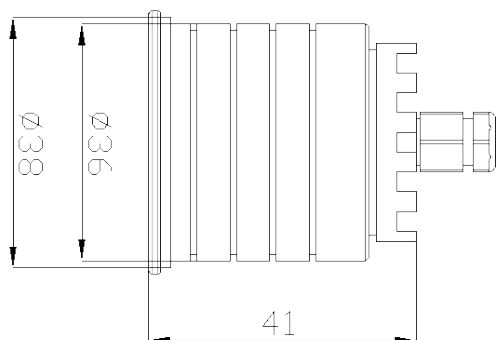

## LUXA MIDI Baffled Architectural In-ground

Product Code LUXAMIDIB.2.2700.9.D.PS

LUXA Midi Baffled with  
2.1W, 2700K, 90 CRI,  
105lm, 9° light engine. IP67  
clear glass & remote DALI  
control gear.

Variety of finishes available.

<b>Variant</b>	LUXA Midi Baffled
<b>Adjustability</b>	Fixed
<b>Baffle Finish</b>	Black
<b>Beam Angle</b>	9°
<b>CCT Channel</b>	2700K
<b>CRI</b>	90
<b>Current</b>	700mA
<b>Driver</b>	DALI
<b>Driver type</b>	Remote
<b>Forward Voltage</b>	3V
<b>Glass</b>	Clear
<b>Install Method</b>	Ground recessed
<b>IP Rating</b>	IP67
<b>Lamp Life</b>	50,000hrs
<b>Lamp Wattage</b>	2.1W
<b>Lumen output</b>	175 lm
<b>Operating temperature</b>	-10° to +55°
<b>Light Source</b>	Single colour
<b>Trim finish</b>	Polished stainless steel
<b>Voltage</b>	110-240V