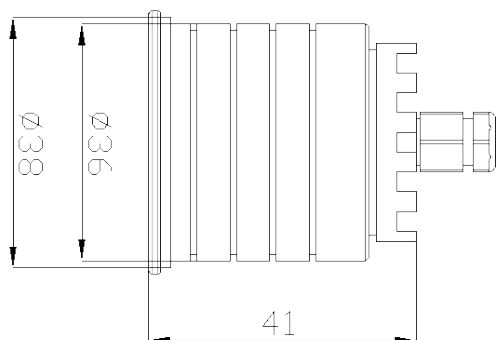

## LUXA MIDI Baffled Architectural In-ground

Product Code LUXAMIDIB.2.2700.9.D.CP

LUXA Midi Baffled with  
2.1W, 2700K, 90 CRI,  
105lm, 9° light engine. IP67  
clear glass & remote DALI  
control gear.

Variety of finishes available.

<b>Variant</b>	LUXA Midi Baffled
<b>Adjustability</b>	Fixed
<b>Baffle Finish</b>	Black
<b>Beam Angle</b>	9°
<b>CCT Channel</b>	2700K
<b>CRI</b>	90
<b>Current</b>	700mA
<b>Driver</b>	DALI
<b>Driver type</b>	Remote
<b>Forward Voltage</b>	3V
<b>Glass</b>	Clear
<b>Install Method</b>	Ground recessed
<b>IP Rating</b>	IP67
<b>Lamp Life</b>	50,000hrs
<b>Lamp Wattage</b>	2.1W
<b>Lumen output</b>	175 lm
<b>Operating temperature</b>	-10° to +55°
<b>Light Source</b>	Single colour
<b>Trim finish</b>	Copper
<b>Voltage</b>	110-240V