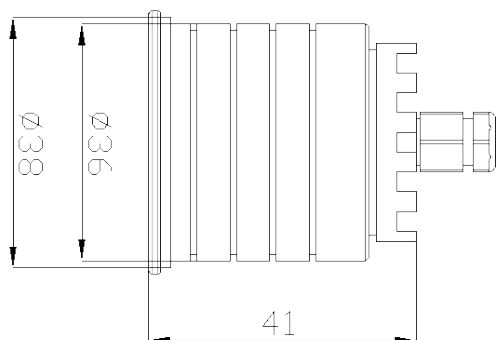

LUXA MIDI Baffled Architectural In-ground

Product Code LUXAMIDIB.2.2700.9.D.BST

LUXA Midi Baffled with
2.1W, 2700K, 90 CRI,
105lm, 9° light engine. IP67
clear glass & remote DALI
control gear.

Variety of finishes available.

Variant	LUXA Midi Baffled
Adjustability	Fixed
Baffle Finish	Black
Beam Angle	9°
CCT Channel	2700K
CRI	90
Current	700mA
Driver	DALI
Driver type	Remote
Forward Voltage	3V
Glass	Clear
Install Method	Ground recessed
IP Rating	IP67
Lamp Life	50,000hrs
Lamp Wattage	2.1W
Lumen output	175 lm
Operating temperature	-10° to +55°
Light Source	Single colour
Trim finish	Brushed Stainless Steel
Voltage	110-240V