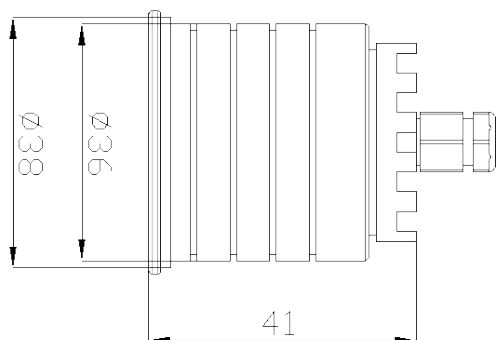

Product Code LUXAMIDIB.2.2700.9.D.BR

LUXA Midi Baffled with
2.1W, 2700K, 90 CRI,
105lm, 9° light engine. IP67
clear glass & remote DALI
control gear.

Variety of finishes available.