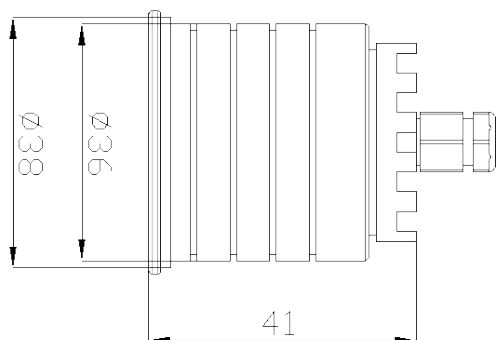

LUXA MIDI Baffled Architectural In-ground

Product Code LUXAMIDIB.2.2700.9.D.BRS

LUXA Midi Baffled with
2.1W, 2700K, 90 CRI,
105lm, 9° light engine. IP67
clear glass & remote DALI
control gear.

Variety of finishes available.

Variant	LUXA Midi Baffled
Adjustability	Fixed
Baffle Finish	Black
Beam Angle	9°
CCT Channel	2700K
CRI	90
Current	700mA
Driver	DALI
Driver type	Remote
Forward Voltage	3V
Glass	Clear
Install Method	Ground recessed
IP Rating	IP67
Lamp Life	50,000hrs
Lamp Wattage	2.1W
Lumen output	175 lm
Operating temperature	-10° to +55°
Light Source	Single colour
Trim finish	Brass
Voltage	110-240V