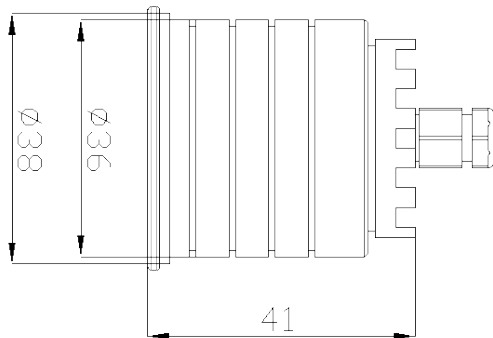

Variant	LUXA Midi Baffled
Adjustability	Fixed
Baffle Finish	Black
Beam Angle	9°
CCT Channel	2700K
CRI	90
Current	700mA
Driver	DALI
Driver type	Remote
Forward Voltage	3V
Glass	Clear
Install Method	Ground recessed
IP Rating	IP67
Lamp Life	50,000hrs
Lamp Wattage	2.1W
Lumen output	175 lm
Operating temperature	-10° to +55°
Light Source	Single colour
Trim finish	Black
Voltage	110-240V