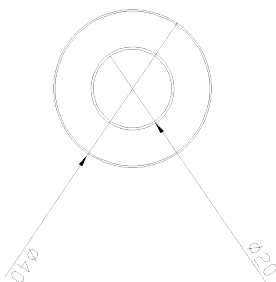

LUXA MIDI Baffled Architectural In-ground

Product Code LUXAMIDIB.2.2700.9.D.BLK

LUXA Midi Baffled with
2.1W, 2700K, 90 CRI,
105lm, 9° light engine. IP67
clear glass & remote DALI
control gear.

Variety of finishes available.

Variant	LUXA Midi Baffled
Adjustability	Fixed
Baffle Finish	Black
Beam Angle	9°
CCT Channel	2700K
CRI	90
Current	700mA
Driver	DALI
Driver type	Remote
Forward Voltage	3V
Glass	Clear
Install Method	Ground recessed
IP Rating	IP67
Lamp Life	50,000hrs
Lamp Wattage	2.1W
Lumen output	175 lm
Operating temperature	-10° to +55°
Light Source	Single colour
Trim finish	Black
Voltage	110-240V