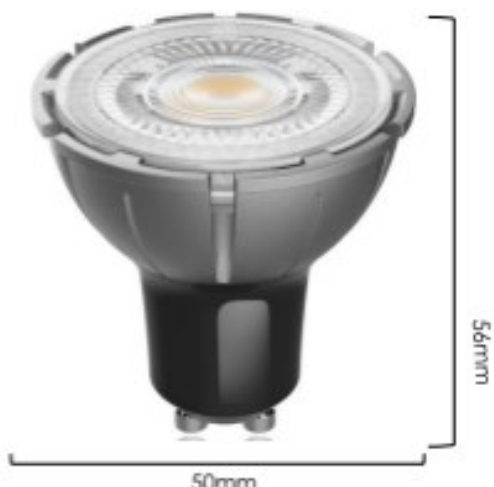

brevont

GU10 Spotlight 7W | 450 lumen | 2700K

Product Code GU10.7W.27K.GU10

Decorative, ultra dimmable LED spotlight with flicker-free technology and 25,000 hours lifetime. This lamp uses 7 watts of power to produce up to 450 lumens with CRI 95 and R9 close to 90

LAMP

Style	GU10 Spotlight
Socket	GU10
Dimmable	Yes, leading and trailing edge
LED Wattage	7w
LED Source	COB LED
Lumen	400 450 450 lm
CCT	2700K
CRI	95
R9	ca.90
IP Rating	IP20
Environment	Indoor
Warranty	2 years

PERFORMANCE

Lifetime	25,000 hours
Cycles on/off	15,000
Starting time	< 0.5 sec
Voltage	220v-240v
Hz	50/60 Hz
In-rush protection	0.5 KV
Power factor	>0.9
Operating temperature	-20°C to +40°C
Energy Efficiency	57 – 64 lm/W
Energy Class	G (G -> A scale)
Beam Angle	10° 24° 36°