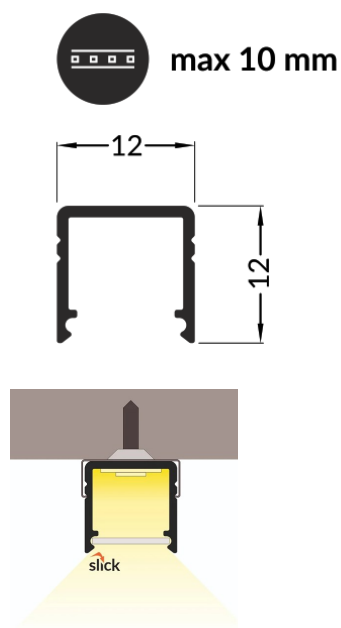

brevont

illumatape white deep profile

Product Code PROF.DP.001.WH

This is a compact surface aluminium profile. This is supplied in 2m lengths and is available in anodised, white and black finishes. This profile is available with an economical slide-in cover, or clip-in cover. The increased depth helps to reduce LED spotting for a homogenous effect.

This product is suitable for all LED tapes up to a maximum of 10mm in width.

End caps and fixing clips available to purchase separately

Please contact Brevont for technical support with your project.

**Z flexible
mounting plate**