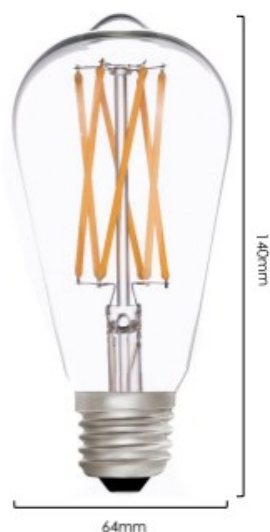

## Clear Squirrel Cage ST64 6W | 600 lumen | 2700K

Product Code CSQ.ST64.6W.27K.E27

Decorative, ultra dimmable LED filament light bulb with flicker-free technology and 30,000 hours lifetime. This lamp uses 6 watts of power to produce 600 lumens at a CRI of 90.

### LAMP

Style	ST64 Squirrel Cage
Socket	E27
Filaments	6 x 68mm
Dimmable	Yes, leading & trailing edge
LED Wattage	6w
Equivalent	45w
Lumen	600 lm
CCT LED Chip	2700K
CRI	90
Glass finish	Clear
Warranty	3 years

### PERFORMANCE

Lifetime	30,000 hours
Cycles on/off	100,000
Starting time	<0.2 sec
Voltage	220v-240v
Hz	50/60 Hz
In-rush protection	3000V
Power factor	>0.9
Operating temperature	-30°C to +40°C
Energy Efficiency	100 lm/W
Energy Class	F ( G -> F scale)
Beam Angle	360°