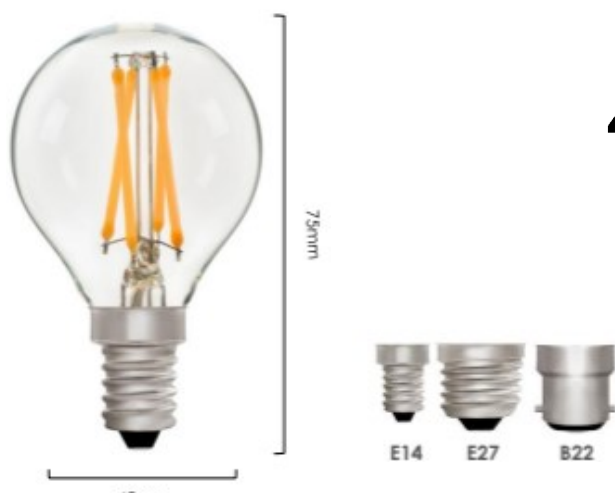

brevont

Clear Golfball G45 4W | 400 lumen | 2700K

Product Code CGB.G45.4W.27K.E14

Product Code CGB.G45.4W.27K.E27

Product Code CGB.G45.4W.27K.B22

Decorative, ultra dimmable LED filament light bulb with flicker-free technology and 30,000 hours lifetime. This lamp uses 4 watts of power to produce 400 lumens at a CRI of 90

LAMP

Style	G45 Golfball
Socket	E14, E27, B22
Filaments	4 x 38mm
Dimmable	Yes, leading & trailing edge
LED Wattage	4w
Equivalent	30w
Lumen	400 lm
CCT LED Chip	2700K
CRI	90
Glass finish	Clear
Warranty	3 years

NB! This light is for indoor use only and is not suitable for use in sealed fixtures, wet environments or for integral primary optics.

PERFORMANCE

Lifetime	30,000 hours
Cycles on/off	100,000
Starting time	<0.2 sec
Voltage	220v-240v
Hz	50/60 Hz
In-rush protection	3000V
Power factor	>0.9
Operating temperature	-30°C to +40°C
Energy efficiency	86,5 lm/W
Energy Class	F (G -> A scale)
Beam Angle	360°