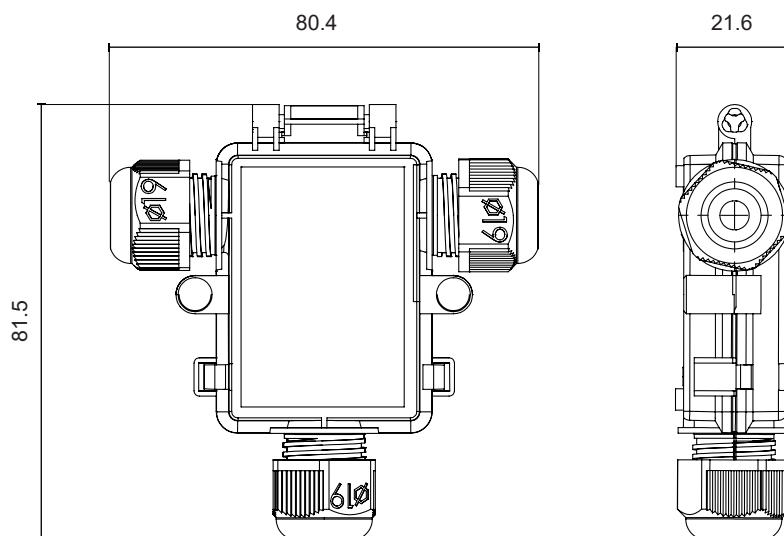

## FARO 3 Way Junction Box IP67

### Product Information

FARO 3 Way Junction Box IP67  
3 pole terminal block. Complete with seals and locking caps.

Size / Weight	81.5x 21.6x80.4mm / 50g
Colour	Black
Environment	Outdoor
Ingress Protection	IP67
No. of Terminals	3
No. of Poles	3 Poles
Min Oper. Temp.	-40°C
Max Oper. Temp.	125°C
Voltage Rating	450V