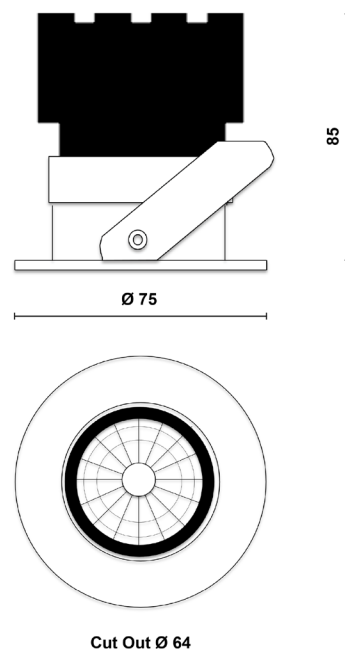

ORBITA

ORB.W.B.24.927.D

Product Information

75MM Fixed Architectural Downlight LED High CRI IP54

Installation	Ceiling recessed
Size	Ø75x85 mm / Cut out Ø64
Bezel Finish	White RAL9010 fine texture
Baffle Finish	Black RAL9005
Bezel Finish Options	Black, bronze, copper (on request)
Baffle Finish Options	White, bronze, copper (on request)
Fixing Position	Fixed
Warranty	5 year warranty

Technical Data

Light Source	LED
CCT (K) / CRI	2700K / 98 CRI
Luminous Efficacy	91lm/W
Engine Lumens	1250lm
Beam Angle	24°
Power	13.8W
Current	350mA
Ingress Protection	IP54
Driver	Remote DALI driver (included)
Rated life	50,000hrs