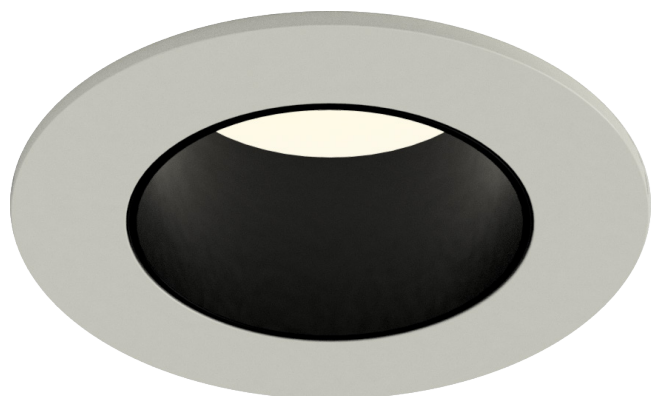

ORBITA

ORB.W.B.24.927.D

Product Information

75MM Fixed Architectural Downlight LED High CRI IP54

Installation	Ceiling recessed
Size	Ø75x85 mm / Cut out Ø64
Bezel Finish	White RAL9010 fine texture
Baffle Finish	Black RAL9005
Bezel Finish Options	Black, bronze, copper (on request)
Baffle Finish Options	White, bronze, copper (on request)
Fixing Position	Fixed
Warranty	5 year warranty

Technical Data

Light Source	LED
CCT (K) / CRI	2700K / 98 CRI
Luminous Efficacy	91lm/W
Engine Lumens	1250lm
Beam Angle	24°
Power	13.8W
Current	350mA
Ingress Protection	IP54
Driver	Remote DALI driver (included)
Rated life	50,000hrs