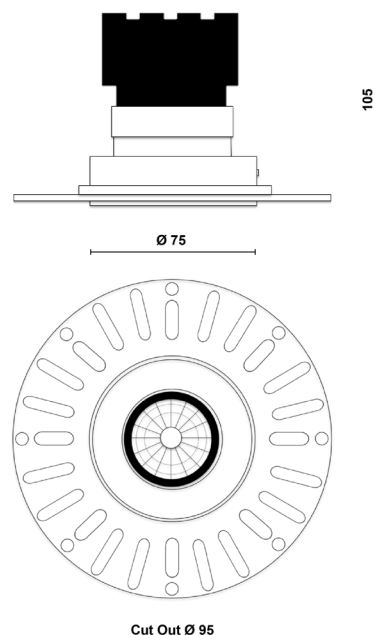

ORBITA TRIMLESS

ORB.TR.W.B.38.930.PD

Product Information

75MM Fixed Architectural Downlight LED High CRI IP54 Trimless

Installation	Ceiling recessed
Size	Ø75x105 mm / Cut out Ø95
Skim Plate	Ø145mm
Bezel Finish	White RAL9010 fine texture
Baffle Finish	Black RAL9005
Bezel Finish Options	Black, bronze, copper (on request)
Baffle Finish Options	White, bronze, copper (on request)
Fixing Position	Fixed
Warranty	5 year warranty

Technical Data

Light Source	LED
CCT (K) / CRI	3000K / 98 CRI
Luminous Efficacy	91lm/W
Engine Lumens	1250lm
Beam Angle	38°
Power Consumption	13.8W
Current	350mA
Ingress Protection	IP54
Driver	Remote Mains Dim driver (included)
Rated life	50,000hrs