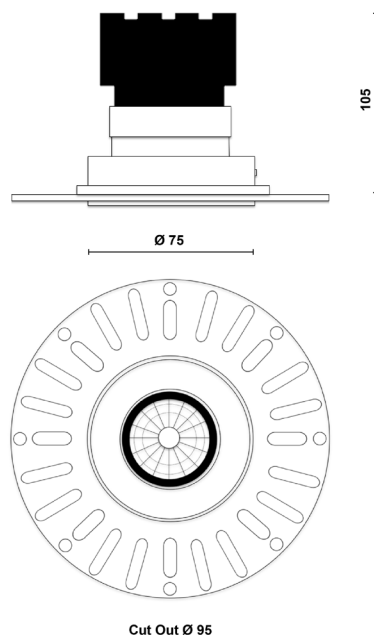

## ORB.TR.W.B.24.930.PD

### Product Information

75MM Fixed Architectural Downlight LED High CRI IP54 Trimless

Installation	Ceiling recessed
Size	Ø75x105 mm / Cut out Ø95
Skim Plate	Ø145mm
Bezel Finish	White RAL9010 fine texture
Baffle Finish	Black RAL9005
Bezel Finish Options	Black, bronze, copper (on request)
Baffle Finish Options	White, bronze, copper (on request)
Fixing Position	Fixed
Warranty	5 year warranty

### Technical Data

Light Source	LED
CCT (K) / CRI	3000K / 98 CRI
Luminous Efficacy	91lm/W
Engine Lumens	1250lm
Beam Angle	24°
Power Consumption	13.8W
Current	350mA
Ingress Protection	IP54
Driver	Remote Mains Dim driver (included)
Rated life	50,000hrs