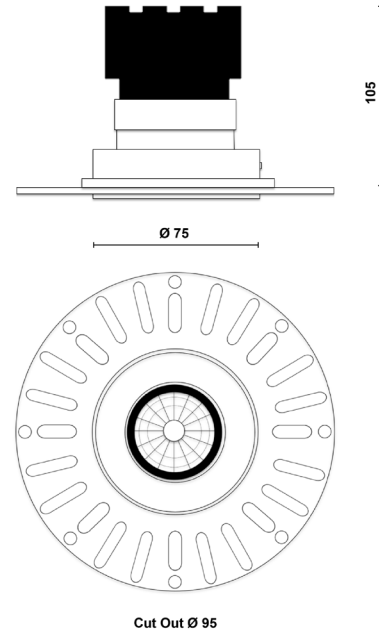

ORBITA TRIMLESS

ORB.TR.W.B.24.930.D

Product Information

75MM Fixed Architectural Downlight LED High CRI IP54 Trimless

Installation	Ceiling recessed
Size	Ø75x105 mm / Cut out Ø95
Skim Plate	Ø145mm
Bezel Finish	White RAL9010 fine texture
Baffle Finish	Black RAL9005
Bezel Finish Options	Black, bronze, copper (on request)
Baffle Finish Options	White, bronze, copper (on request)
Fixing Position	Fixed
Warranty	5 year warranty

Technical Data

Light Source	LED
CCT (K) / CRI	3000K / 98 CRI
Luminous Efficacy	91lm/W
Engine Lumens	1250lm
Beam Angle	24°
Power Consumption	13.8W
Current	350mA
Ingress Protection	IP54
Driver	Remote DALI driver (included)
Rated life	50,000hrs