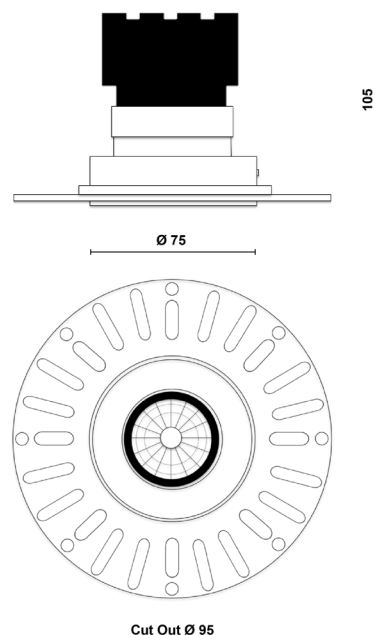

## ORBITA TRIMLESS

### Product Information

75MM Fixed Architectural Downlight LED High CRI IP54 Trimless

Installation	Ceiling recessed
Size	Ø75x105 mm / Cut out Ø95
Skim Plate	Ø145mm
Bezel Finish	White RAL9010 fine texture
Baffle Finish	Black RAL9005
Bezel Finish Options	Black, bronze, copper (on request)
Baffle Finish Options	White, bronze, copper (on request)
Fixing Position	Fixed
Warranty	5 year warranty

### Technical Data

Light Source	LED
CCT (K) / CRI	3000K / 98 CRI
Luminous Efficacy	91lm/W
Engine Lumens	1250lm
Beam Angle	15°
Power Consumption	13.8W
Current	350mA
Ingress Protection	IP54
Driver	Remote DALI driver (included)
Rated life	50,000hrs