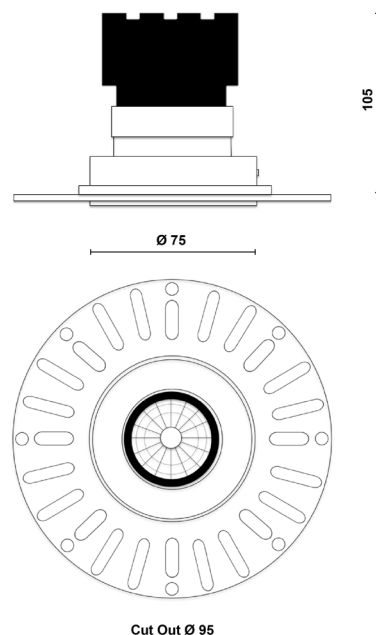

### Product Information

75MM Fixed Architectural Downlight LED High CRI IP54 Trimless

Installation	Ceiling recessed
Size	Ø75x105 mm / Cut out Ø95
Skim Plate	Ø145mm
Bezel Finish	White RAL9010 fine texture
Baffle Finish	Black RAL9005
Bezel Finish Options	Black, bronze, copper (on request)
Baffle Finish Options	White, bronze, copper (on request)
Fixing Position	Fixed
Warranty	5 year warranty

### Technical Data

Light Source	LED
CCT (K) / CRI	2700K / 98 CRI
Luminous Efficacy	91lm/W
Engine Lumens	1250lm
Beam Angle	15°
Power Consumption	13.8W
Current	350mA
Ingress Protection	IP54
Driver	Remote DALI driver (included)
Rated life	50,000hrs