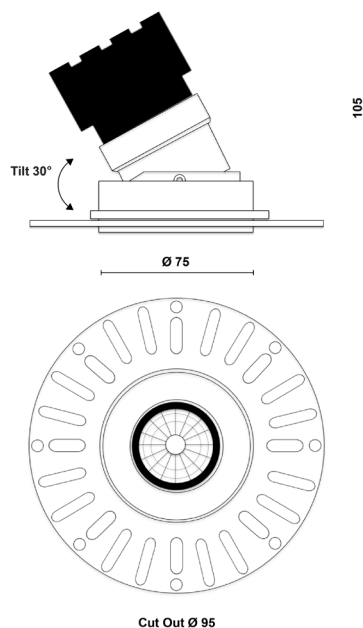

ORBITA TRIMLESS ADJUSTABLE

ORB.TR.AD.W.B.15.930.PD

Product Information

75MM Adjustable Architectural Downlight LED High CRI IP54 Trimless

Installation	Ceiling recessed
Size	Ø75x105 mm / Cut out Ø95
Skim Plate	Ø145mm
Bezel Finish	White RAL9010 fine texture
Baffle Finish	Black RAL9005
Bezel Finish Options	Black, bronze, copper (on request)
Baffle Finish Options	White, bronze, copper (on request)
Fixing Position	Adjustable
Warranty	5 year warranty

Technical Data

Light Source	LED
CCT (K) / CRI	3000K / 98 CRI
Luminous Efficacy	91lm/W
Engine Lumens	1250lm
Beam Angle	15°
Power Consumption	13.8W
Current	350mA
Ingress Protection	IP54
Driver	Remote Mains Dim driver (included)
Rated life	50,000hrs