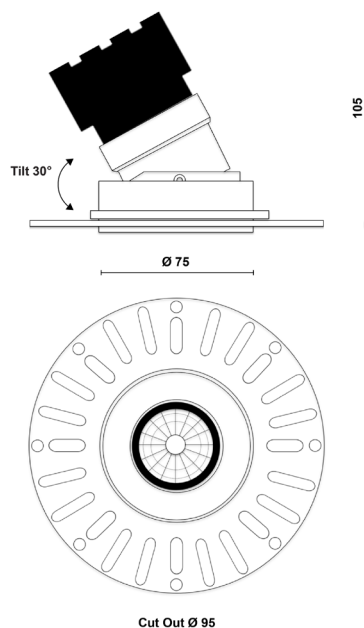

brevont

ORBITA TRIMLESS ADJUSTABLE

ORB.TR.AD.W.B.15.927.PD

Product Information

75MM Adjustable Architectural Downlight LED High CRI IP54 Trimless

Installation	Ceiling recessed
Size	Ø75x105 mm / Cut out Ø95
Skim Plate	Ø145mm
Bezel Finish	White RAL9010 fine texture
Baffle Finish	Black RAL9005
Bezel Finish Options	Black, bronze, copper (on request)
Baffle Finish Options	White, bronze, copper (on request)
Fixing Position	Adjustable
Warranty	5 year warranty

Technical Data

Light Source	LED
CCT (K) / CRI	2700K / 98 CRI
Luminous Efficacy	91lm/W
Engine Lumens	1250lm
Beam Angle	15°
Power Consumption	13.8W
Current	350mA
Ingress Protection	IP54
Driver	Remote Mains Dim driver (included)
Rated life	50,000hrs