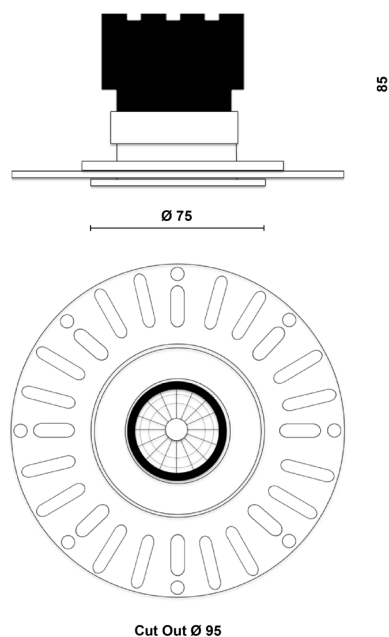

ORBITA PLASTER-IN

ORB.PL.W.B.24.930.PD

Product Information

75MM Fixed Architectural Downlight LED High CRI IP54
Plaster-in installation

Installation	Ceiling recessed
Size	Ø75x85 mm / Cut out Ø95
Skim Plate	Ø145mm
Bezel Finish	White RAL9010 fine texture
Baffle Finish	Black RAL9005
Bezel Finish Options	Black, bronze, copper (on request)
Baffle Finish Options	White, bronze, copper (on request)
Fixing Position	Fixed
Warranty	5 year warranty

Technical Data

Light Source	LED
CCT (K) / CRI	3000K / 98 CRI
Luminous Efficacy	91lm/W
Engine Lumens	1250lm
Beam Angle	24°
Power Consumption	13.8W
Current	350mA
Ingress Protection	IP54
Driver	Remote Mains Dim driver (included)
Rated life	50,000hrs