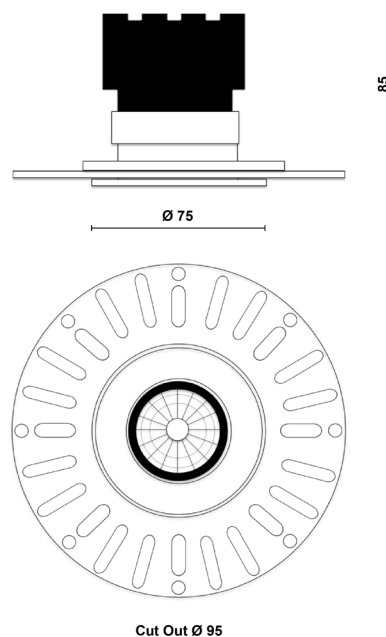

### Product Information

75MM Fixed Architectural Downlight LED High CRI IP54  
Plaster-in installation

Installation	Ceiling recessed
Size	Ø75x85 mm / Cut out Ø95
Skim Plate	Ø145mm
Bezel Finish	White RAL9010 fine texture
Baffle Finish	Black RAL9005
Bezel Finish Options	Black, bronze, copper (on request)
Baffle Finish Options	White, bronze, copper (on request)
Fixing Position	Fixed
Warranty	5 year warranty

### Technical Data

Light Source	LED
CCT (K) / CRI	2700K / 98 CRI
Luminous Efficacy	91lm/W
Engine Lumens	1250lm
Beam Angle	15°
Power Consumption	13.8W
Current	350mA
Ingress Protection	IP54
Driver	Remote Mains Dim driver (included)
Rated life	50,000hrs