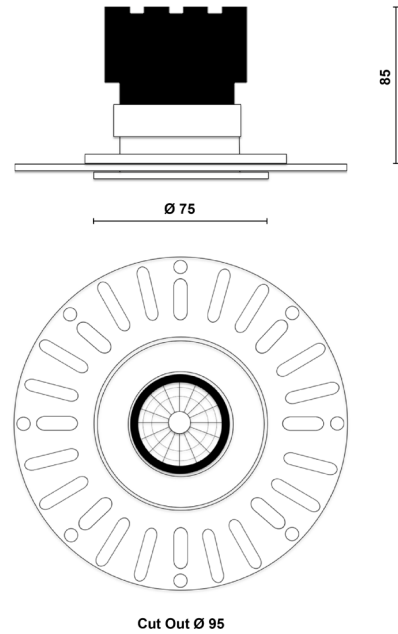

ORBITA PLASTER-IN

ORB.PL.W.B.15.927.D

Product Information

75MM Fixed Architectural Downlight LED High CRI IP54
Plaster-in installation

Installation	Ceiling recessed
Size	Ø75x85 mm / Cut out Ø95
Skim Plate	Ø145mm
Bezel Finish	White RAL9010 fine texture
Baffle Finish	Black RAL9005
Bezel Finish Options	Black, bronze, copper (on request)
Baffle Finish Options	White, bronze, copper (on request)
Fixing Position	Fixed
Warranty	5 year warranty

Technical Data

Light Source	LED
CCT (K) / CRI	2700K / 98 CRI
Luminous Efficacy	91lm/W
Engine Lumens	1250lm
Beam Angle	15°
Power Consumption	13.8W
Current	350mA
Ingress Protection	IP54
Driver	Remote DALI driver (included)
Rated life	50,000hrs